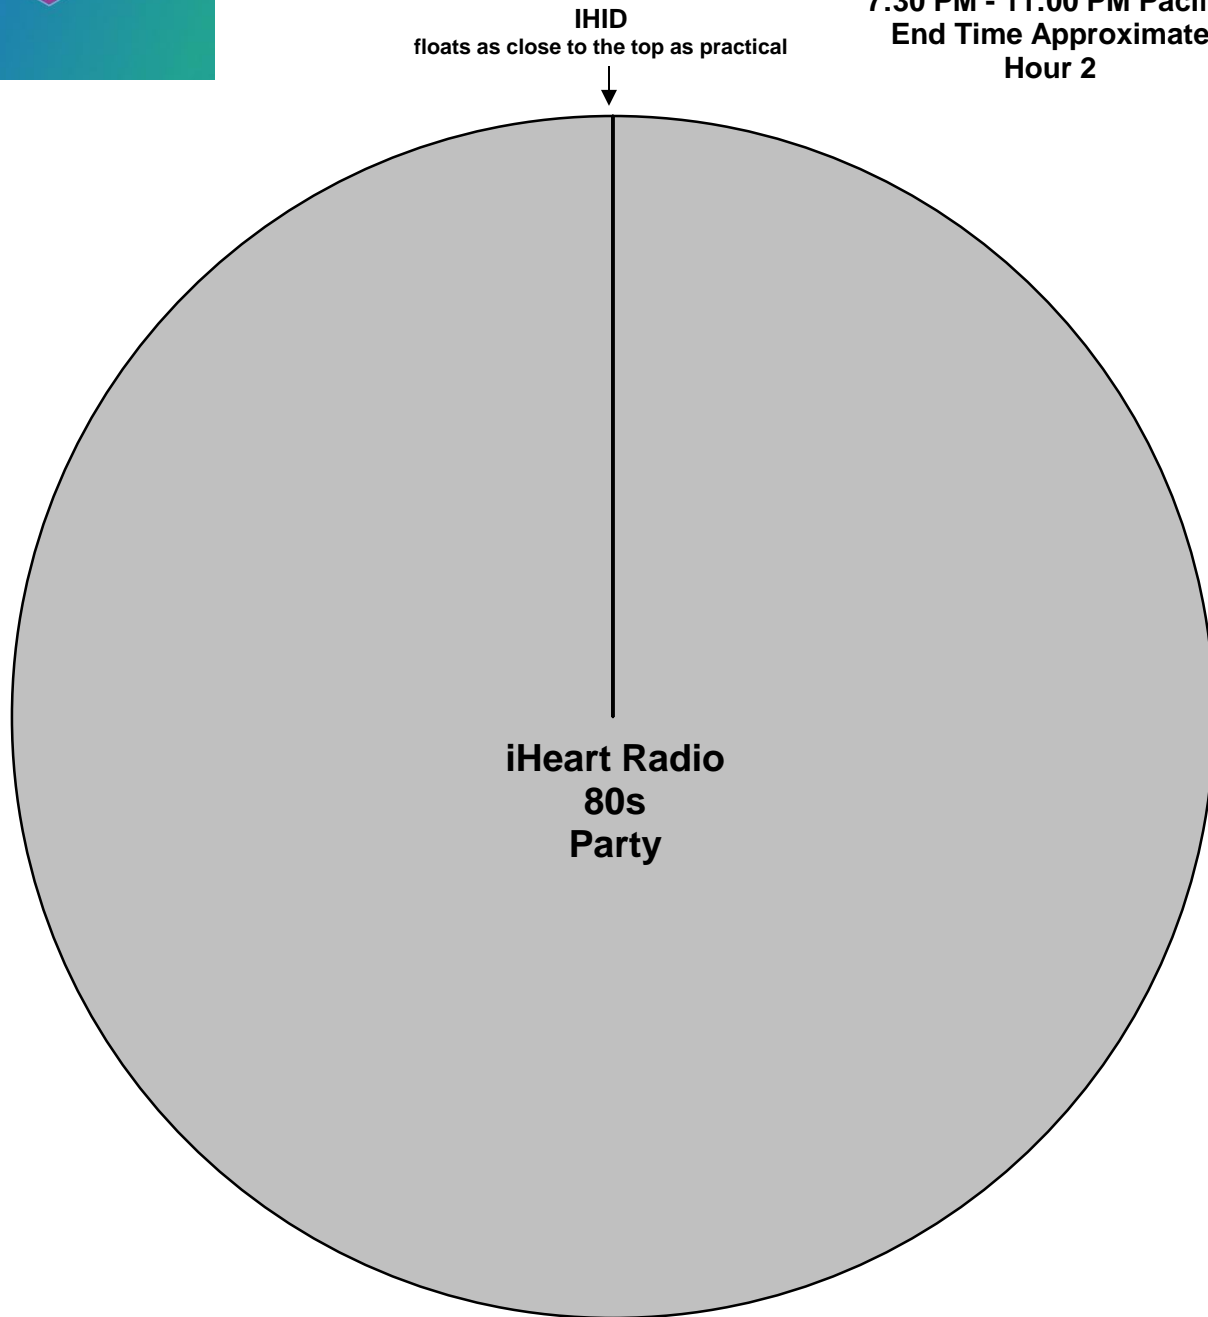

iHeartRadio 80s Party
XDS Program: iHeart 80s Party
Effective Date: January 28th, 2017
Premiere XDS PRO4-P Satellite
10:30 PM - 2:00 AM Eastern
9:30 PM - 1:00 AM Central
8:30 PM - 12:00 AM Mountain
7:30 PM - 11:00 PM Pacific
End Time Approximate
Hour 2

premiere
NETWORKS

All Liners Float
Minimum 3 Liners Per Hour
All Liners and IDs Dry
All Liners and IDs 5 seconds in length

XDS Relays:

IHSOS – Start of Show (1st Hour Only)

IHID - Legal ID

IHLINER - Local Liner (will float once concert begins)